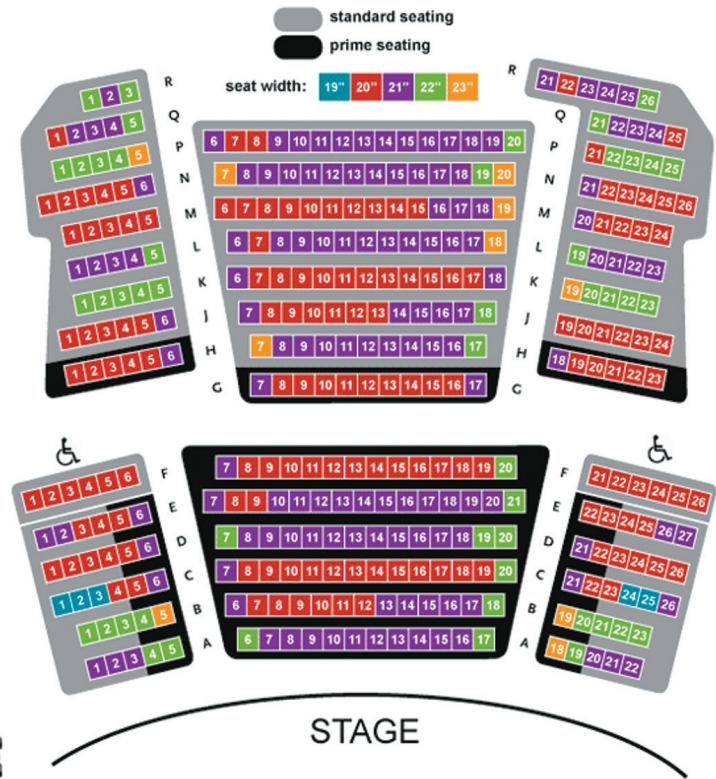

# Park Square Theatre

**PARK SQUARE THEATRE**  
 20 W. 7th Pl.  
 St. Paul, MN 55102  
 Phone (651) 291-7005  
 Fax (651) 291-9180  
 <www.parksquaretheatre.org>

Park Square is a mid-sized professional theatre producing a perfect balance of familiar favorites and fresh new stories in an intimate 340-seat theater. Each season includes six subscription productions and two full productions created especially for young audiences. Founded in 1974 in Lower-town's Park Square Court Building, the Theatre relocated in 1995 to its current home in the Seventh Place Theatre of the Historic Hamm Building in Downtown Saint Paul. The Theatre holds the third-largest subscriber base of any theater in the Twin Cities, and the largest overall audience for a theater of its type. Among its peers, Park Square offers the most extensively developed education program, with in-depth services reaching more than 25,000 area students annually.

# Hennepin Stages

**HENNEPIN STAGES**  
 824 Hennepin Ave.  
 Minneapolis, MN 55403

Hennepin Stages, in the heart of Downtown Minneapolis is an intimate 240-seat-capacity, cabaret-style theater. Sporting two stages under one roof, the Hennepin Stages produces live musical and comedy theater, packing mega-action in an admirably compact space.