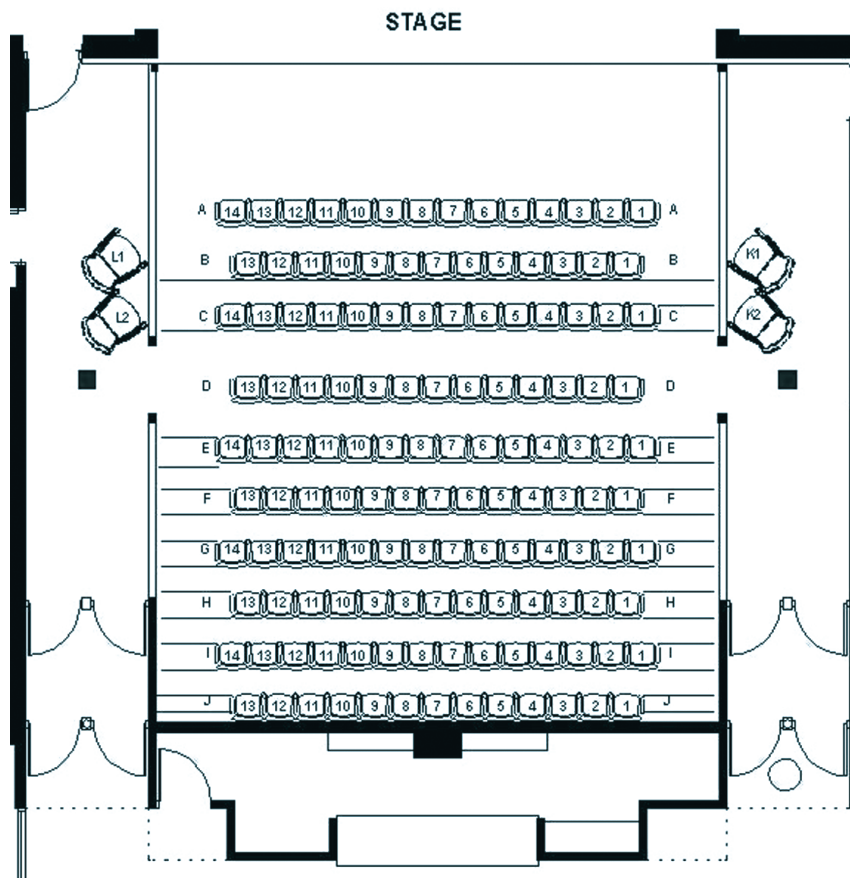

## JUNGLE THEATER

2951 Lyndale Ave. S.  
Minneapolis, MN 55408  
(612) 822-7063  
<www.jungletheater.com>

Founded in 1991 in a storefront space at the corner of Lake Street and Lyndale, the Jungle's annual main stage season includes five productions of classic, contemporary, and new plays, presented year-round, and engaging roughly 100 artists and 30,000 audience members. The Jungle operates under a Small Professional Theater contract with Actor's Equity Association. The Jungle Theater's mission is to produce high-quality theater in an intimate setting—and so it admirably does.

# Mixed Blood Theatre

MIXED BLOOD THEATRE  
1501 S. 4th St. on West Bank  
Minneapolis, MN 55454  
(612) 338-6131  
<www.mixedblood.com>

**MIXED  
BLOOD**  
THEATRE

Mixed Blood Theatre, founded in 1976 by Artistic Director Jack Reuler, is dedicated to the spirit of Dr. Martin Luther King Jr.'s dream. Mixed Blood uses theater as a vehicle for artistry, entertainment, education, and social change. The professional, multiracial company promotes cultural pluralism, individual equality, and artistic excellence in its mainstage season; custom productions for corporations, government agencies, and educational institutions; and culturally specific touring shows that reach a quarter-million young people each year. It's a general admission house (200 seats).